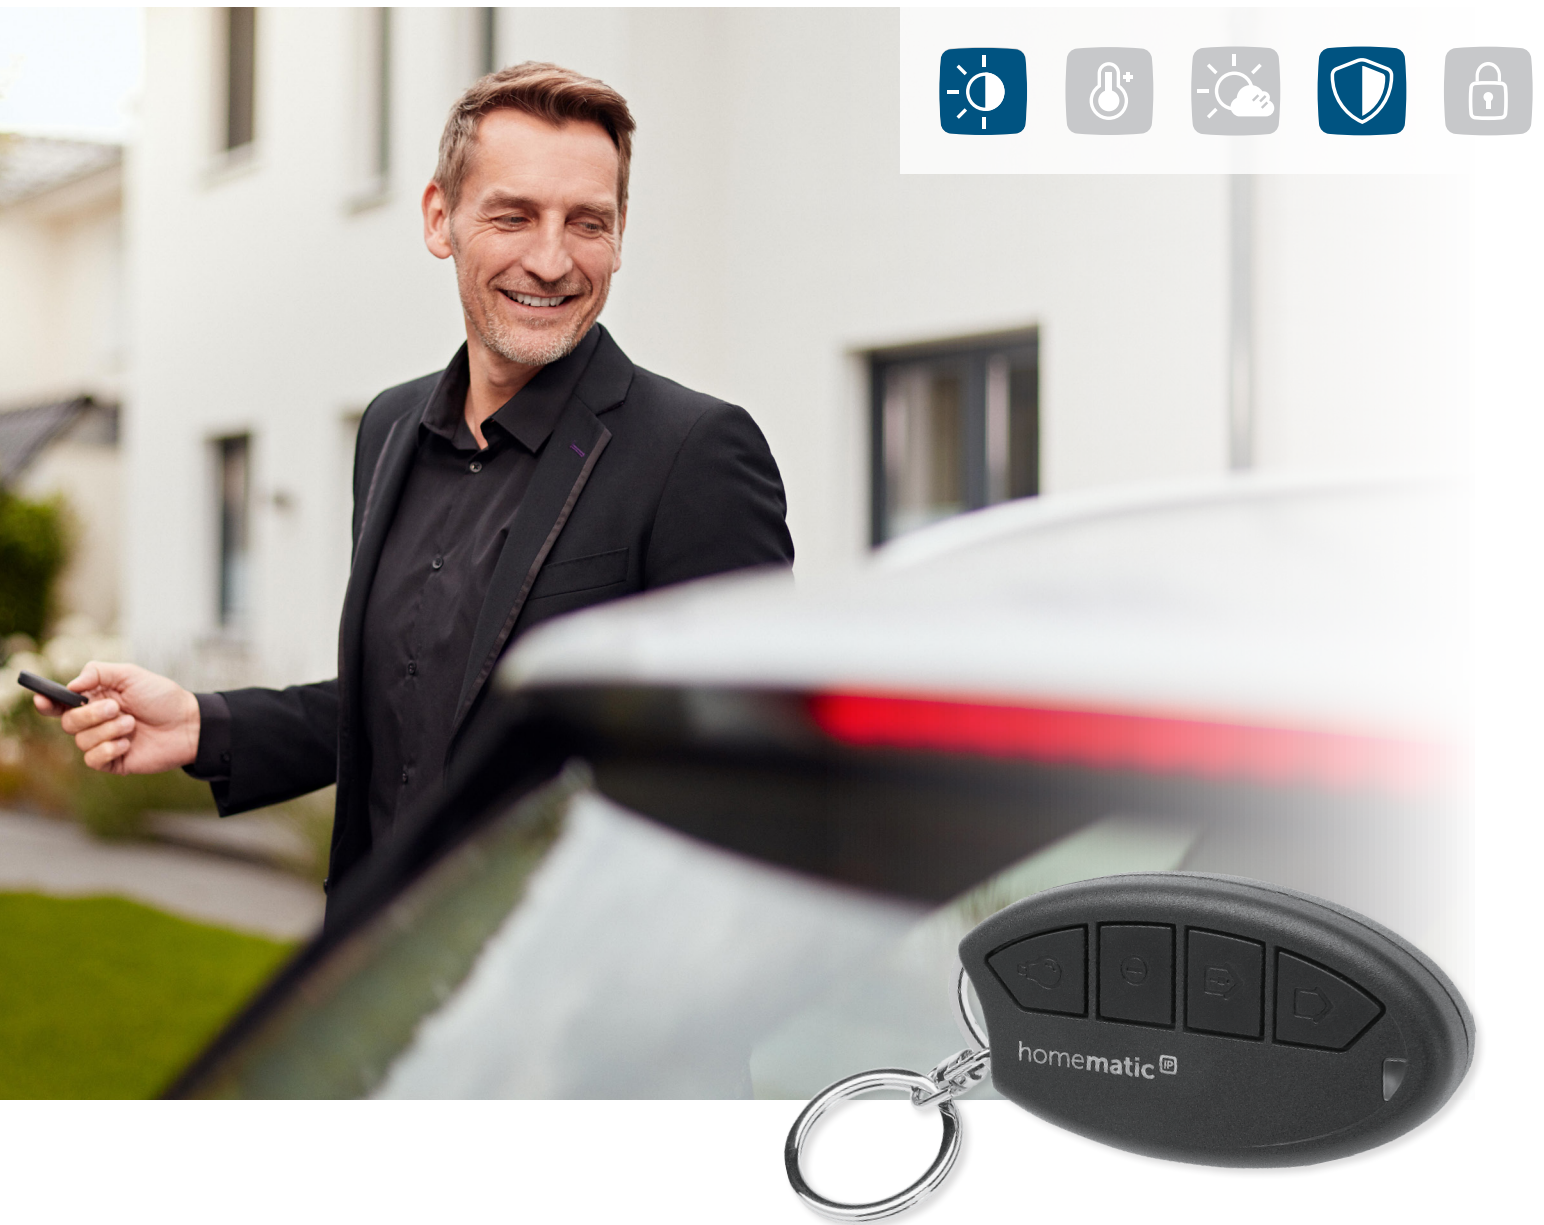

ALARM FUNCTIONS
ALWAYS TO HAND

Key Ring Remote Control – alarm

HmIP-KRCA

This practical key-ring remote control is the ideal accessory to operate your Homematic IP security solution smartly and conveniently. The desired alarm mode can be activated simply by pressing a button when coming home or leaving the house, and it can also switch the lights on.

homematic ^{IP}
Smart living. Simply exciting.

SMART OPERATION FOR A SAFE, SECURE HOME

With the handy key ring remote control, the alarm modes "absence mode" "presence mode" and "protection deactivated" can be easily activated or deactivated at the touch of a button. The additional light button can be used to switch the lighting in the entrance area on or off, for example.

PRACTICAL REMOTE CONTROL FOR YOUR KEY RING

The compact design of this small remote control means it fits in any pocket – or on your key ring. So you can use it flexibly in the house, outside the house, or in the car on your way home. If you lose the remote control while out and about, it can be easily blocked via the app.

SECURITY THROUGH VISUAL FEEDBACK

When the "presence mode" or "absence mode" is activated, the status LED indicates whether activation is prevented by an open window, for example.

POWERFUL AND ROBUST

The remote control's particularly long range of up to 200 meters means you can deactivate the "presence mode" while still on your way to the door.