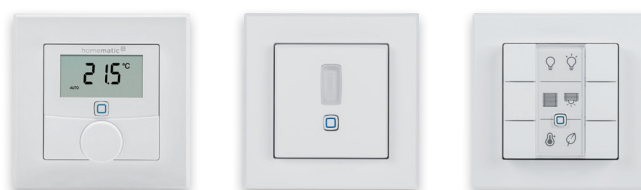

Power Supply Unit for brand switches

HmIP-BPS-2

homematic IP
Smart Living, Simply Exciting.

Easy on the environment and on the wallet: The power supply unit is simply mounted in a flush-mounted box and thus enables Homematic IP devices in 55 mm housings, such as wall switches or wall thermostats, to be supplied via the 230 V mains. This means that the use and regular replacement of batteries is no longer necessary.

- ✓ Offers 230 V power supply for Homematic IP devices with the dimensions of 55 x 55 mm, that usually work on batteries
- ✓ No need to replace batteries thanks to mains supply
- ✓ Devices with the dimensions of 55 x 55 mm can be easily fixed to the power supply unit without any tools
- ✓ Particularly low standby current consumption
- ✓ Easy integration into the existing installation by mounting the device on a flush-mounted box (according to DIN 49073-1)
- ✓ Easy integration into the existing switch series
- ✓ Compatible with all devices with the dimensions of 55 x 55 mm (e.g. Homematic IP Wall Thermostat with Humidity Sensor)

To enable operation, the device has to be connected with one of the following solutions:

- Homematic IP Access Point with free smartphone app and free cloud service
- Central Control Unit CCU3 with local user interface WebUI
- Third-party solutions of partners

TECHNICAL SPECIFICATIONS

Supply voltage	5 to 25 Vdc
Input voltage	230 V
Input current	20 mA max.
Output voltage	3 VDC
Output current	0,2 A max.
Output power	0,6 W max.
Power consumption	1,1 W max.
Power consumption at no-load	0,095 W
Cable type and cross section	rigid wire and flexible cable without ferrule 0.75-1.5 mm ²
Installation	only in normal commercial switch boxes (device boxes) in accordance with DIN 49073-1.
Ambient temperature (operation)	5 bis 35 °C
Dimensions (W x H x D)	71 x 71 x 43 mm Depth for flush mounting: 31 mm
Weight	60 g